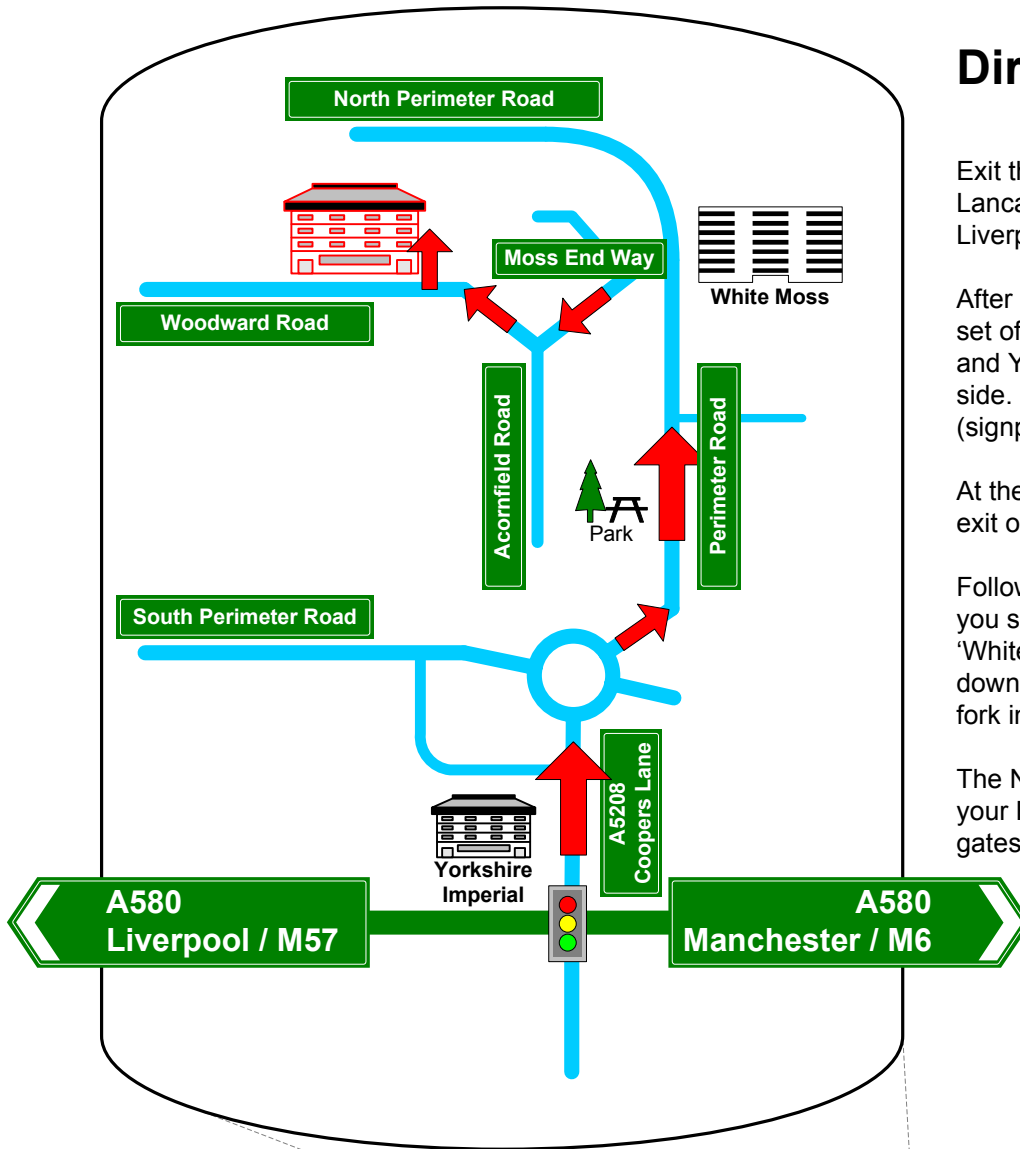

How to Find SOLID Applications Ltd.

Directions from M6

Exit the M6 at J23 taking the A580 (East Lancashire Road) towards St Helens / Liverpool.

After approximately 10m you will reach a set of traffic lights, with News International and Yorkshire Imperial on the opposite side. Turn Right onto Coopers Lane (signposted Knowsley Industrial Park)

At the first roundabout take the second exit onto Perimeter road.

Follow Perimeter Road for approx 1m until you see a large agricultural building 'White Moss' on the right side. Turn Left down Moss End Way, then right at the fork into Woodward Road.

The North Mersey Business centre is on your Right hand Side. Turn in through the gates for parking.